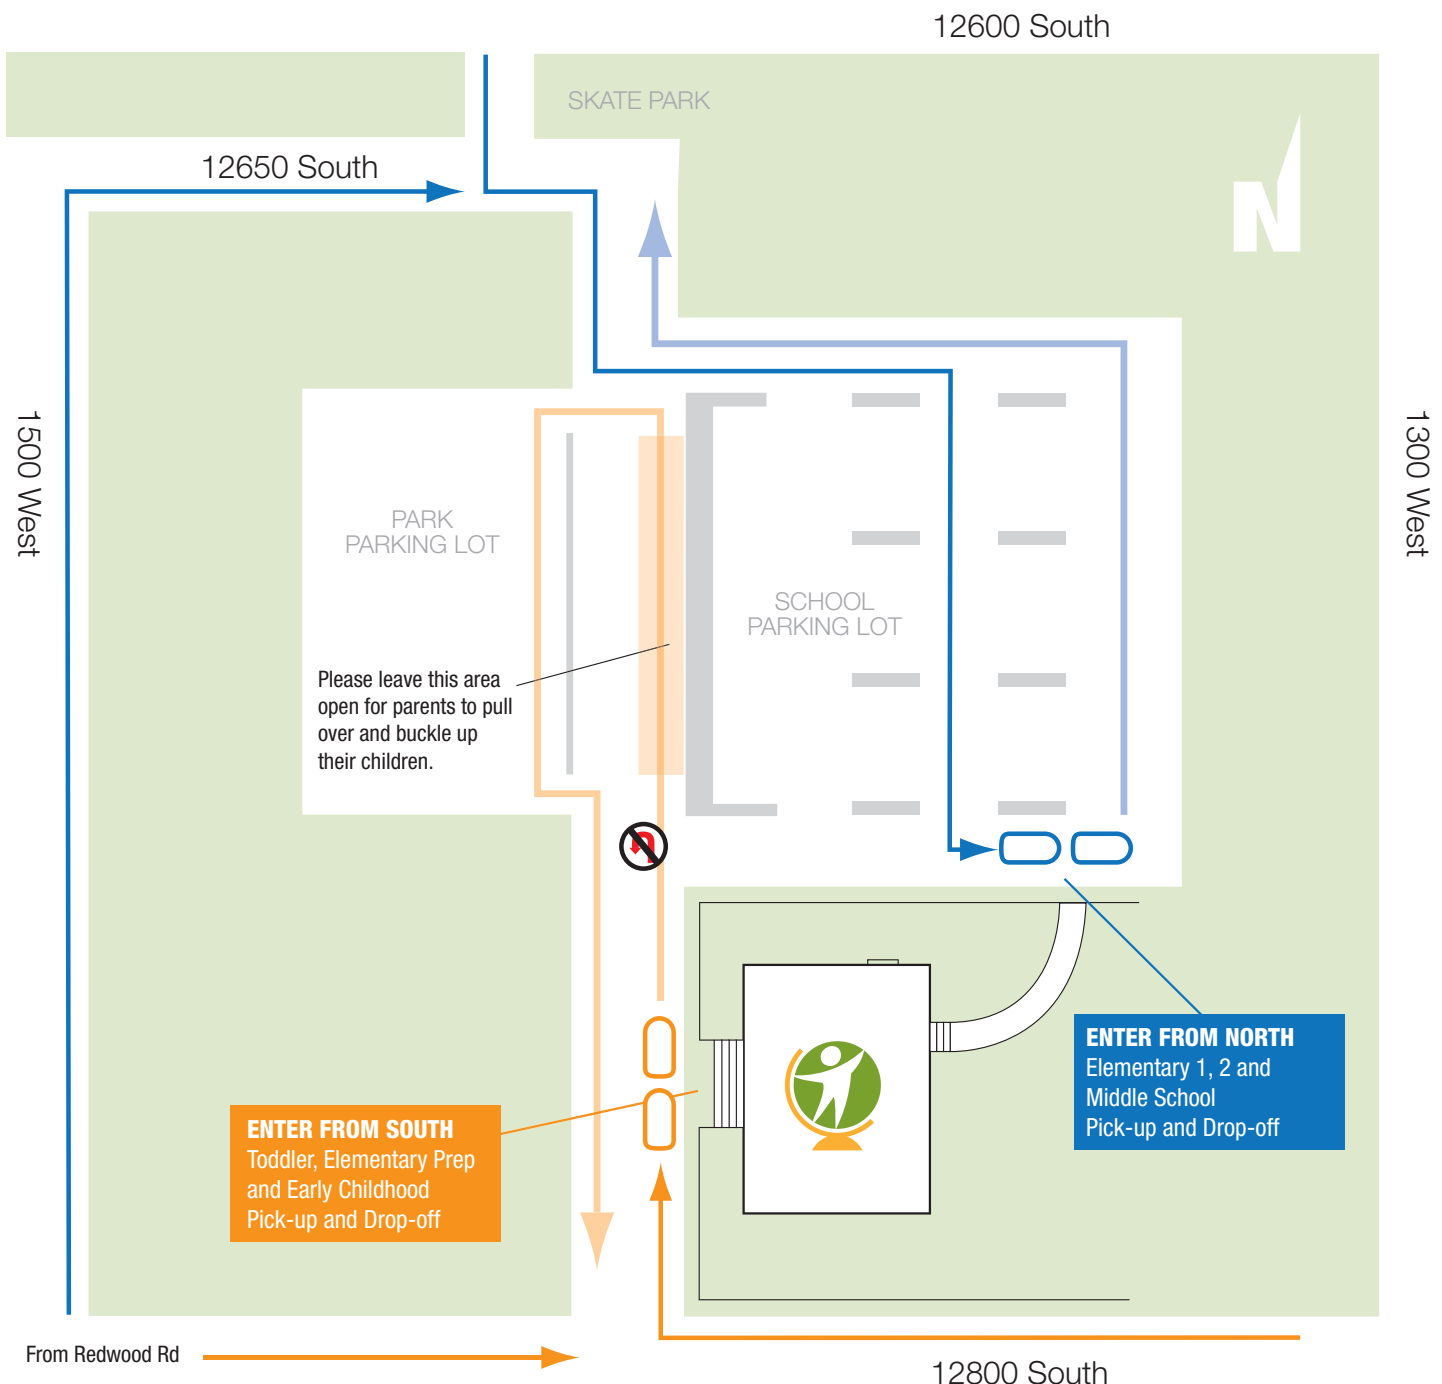

PLAY YOUR PART: Keep Us All Safe

- BE ALERT - Make cell phone calls later
- Find a safe place to pull over to buckle up your children
- Turn engines off while waiting in line
- No U Turns

SLOW DOWN - 20MPH

thank you

From Redwood Rd

12800 South